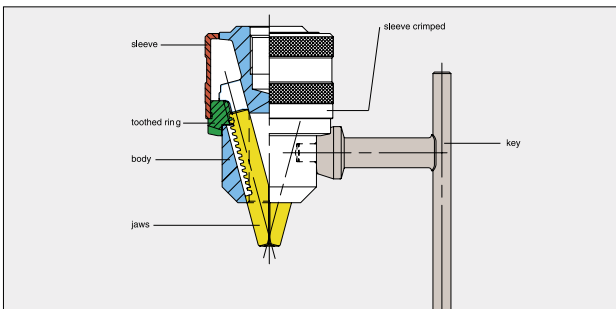

keyless drill chucks

EXTRA

for power screwdrivers,
cordless- and corded drills

keyless drill chucks

EXTRA-RV

with radial locking,
for power screwdrivers, cordless-
and corded drills

key-type drill chucks

Prima

for hammer
drilling, heavy duty

rapid clamping drill chucks

**SUPRA
SUPRA-SK**

for heavy industrial use