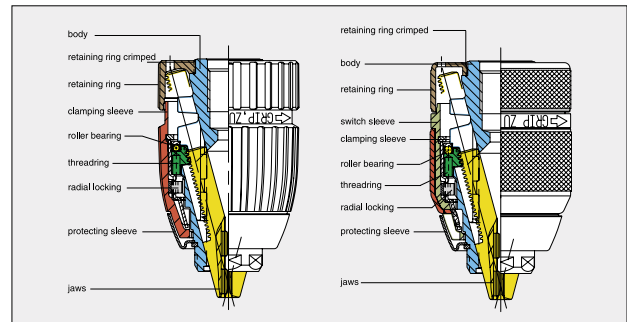

keyless drill chucks

EXTRA

for power screwdrivers,
cordless- and corded drills

keyless drill chucks

EXTRA-RV

with radial locking,
for power screwdrivers, cordless-
and corded drills

key-type drill chucks

Prima

for hammer
drilling, heavy duty

rapid clamping drill chucks

**SUPRA
SUPRA-SK**

for heavy industrial use